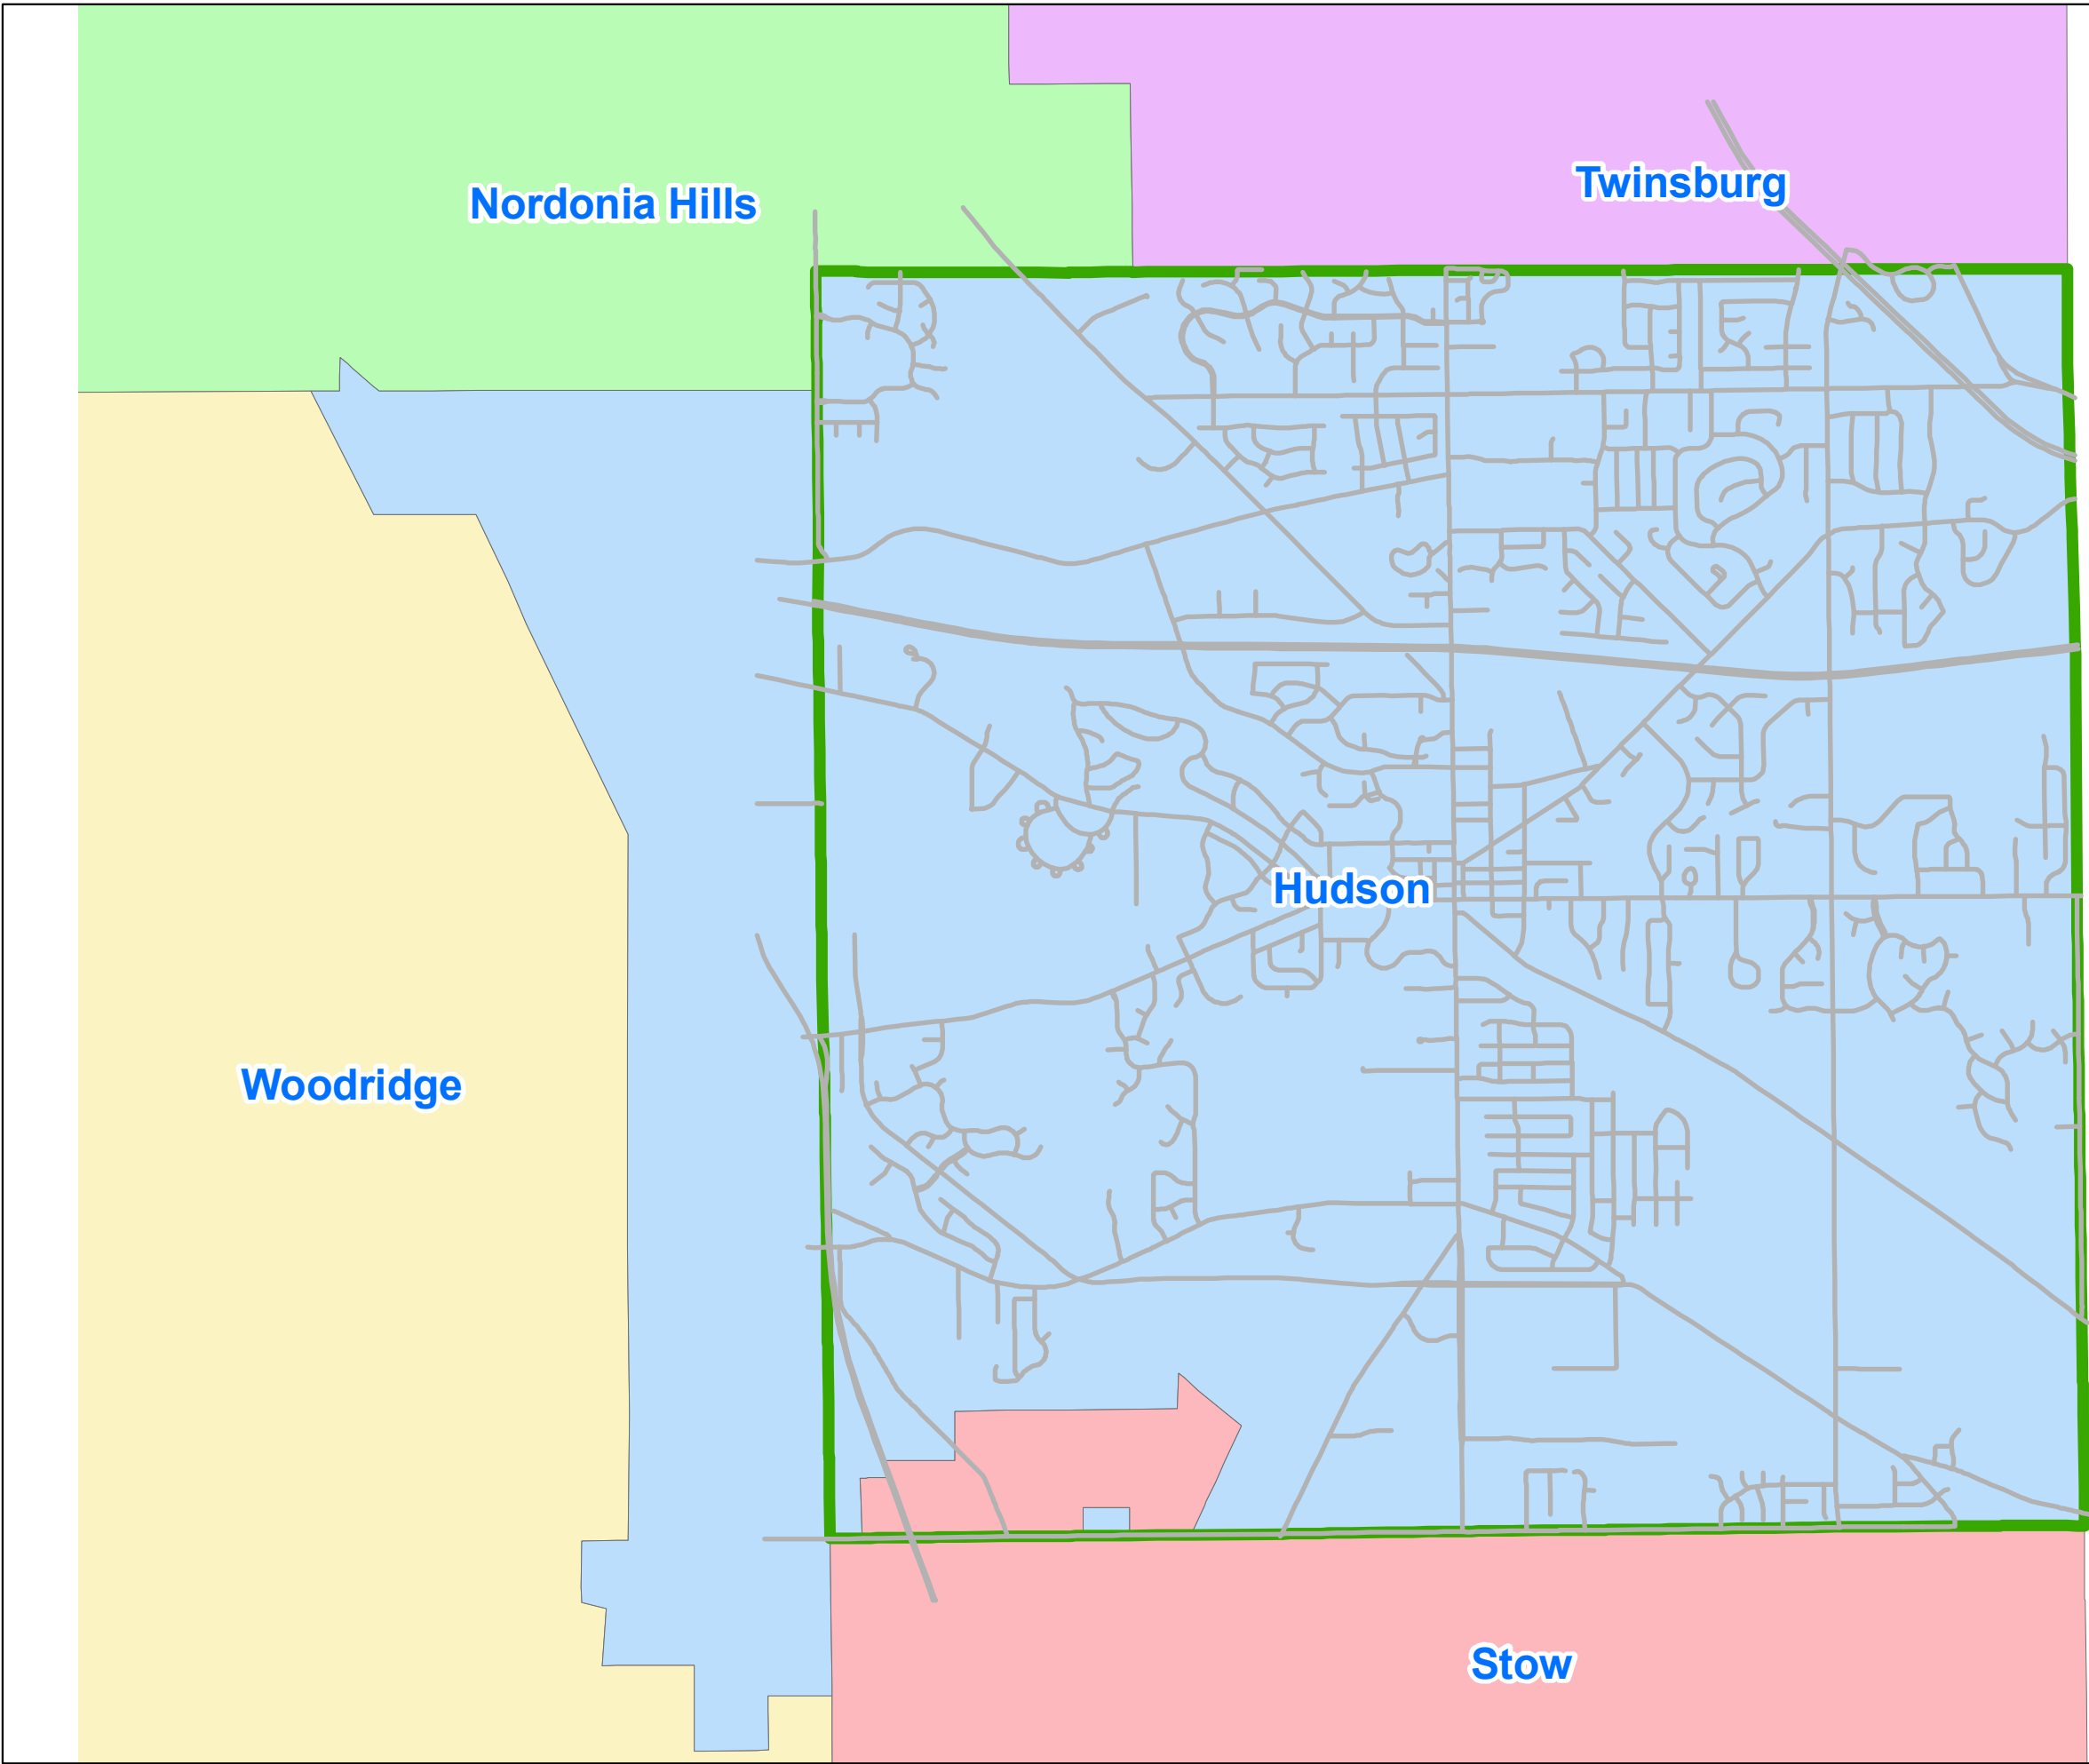

# Hudson School District Boundaries

**Legend**

**School Districts**

- Hudson
- Nordonias Hills
- Stow
- Twinsburg
- Woodridge
- Streets
- Hudson Boundaries

**DISCLAIMER:**  
All data on this map were created for the City of Hudson to assist City Departments in management and planning activities. The suitability of this map for any other use is not guaranteed and the user assumes all risk for such uses. The City of Hudson, Ohio, assumes no legal responsibility for the information on this map. Users noting errors or omissions are encouraged to contact the City of Hudson Geographic Information Services at 330-342-9541.

City of Hudson  
GIS-IS Department

Map Produced : November 29, 2005