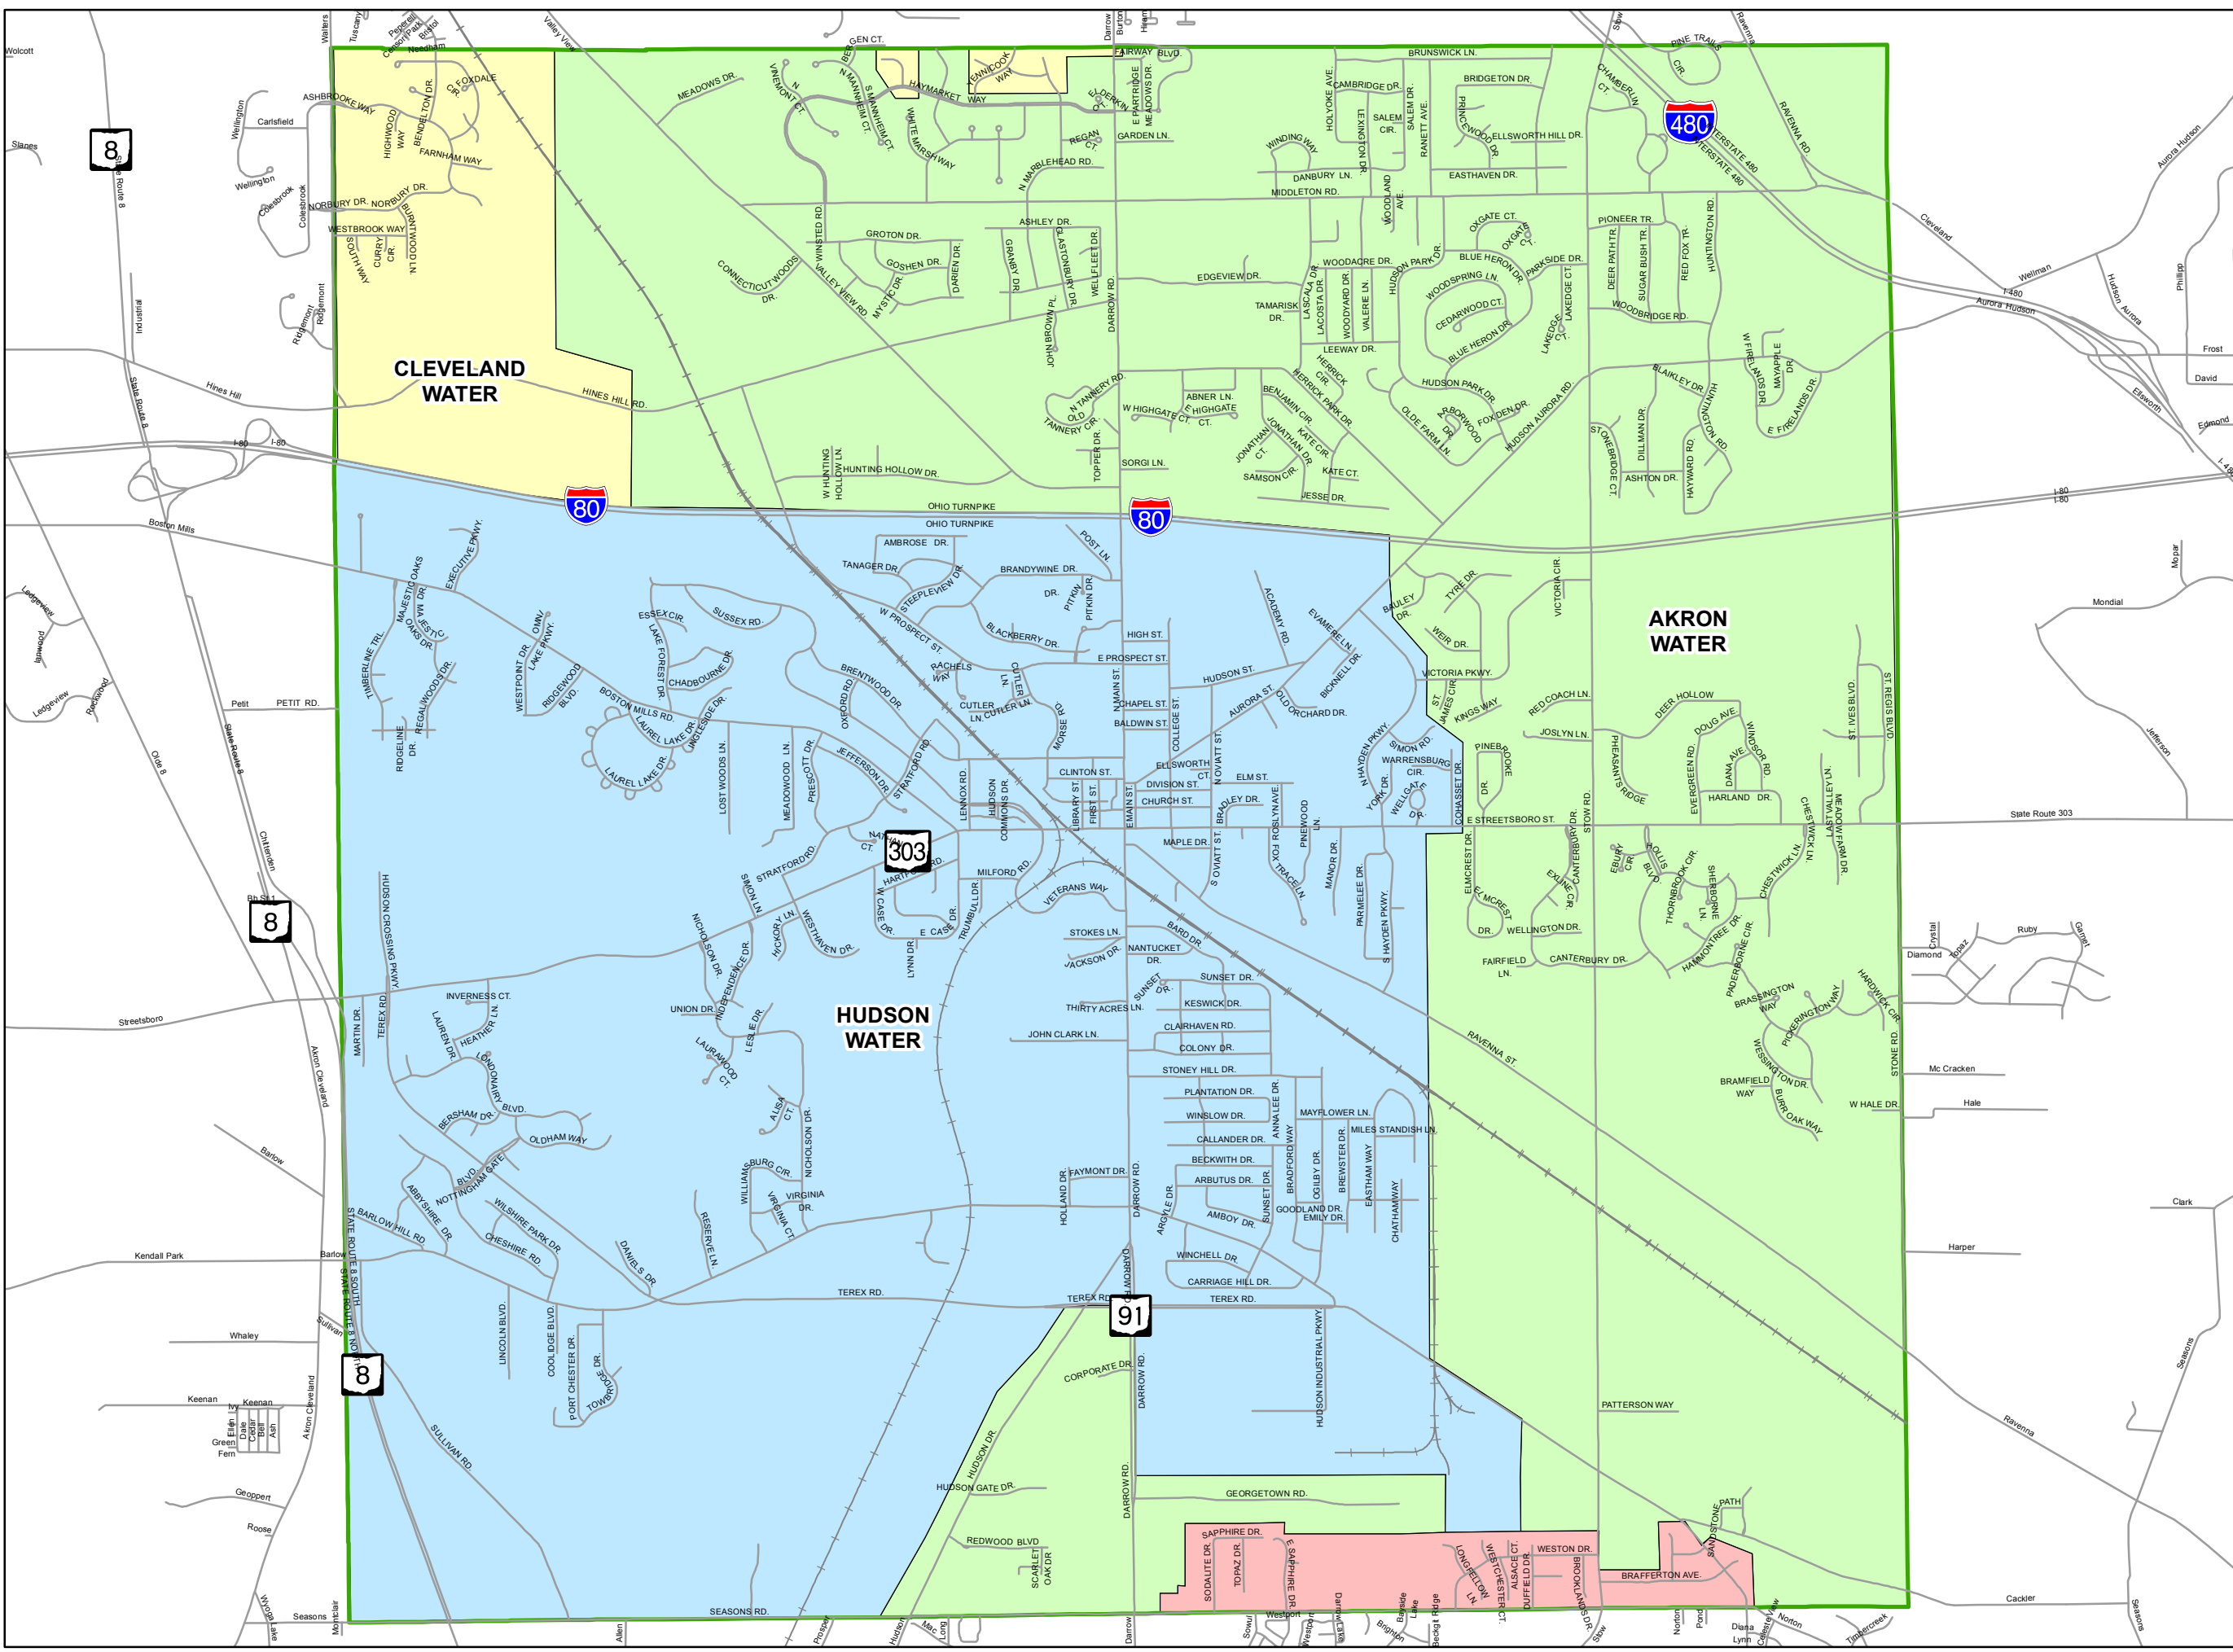

City of Hudson, Ohio Water Ownership

Legend

-  Streets
-  Railroads
-  Hudson Boundary
- Water Ownership**
-  Cleveland Water
-  Hudson Water
-  Stow Water
-  Akron Water

DISCLAIMER:
All data on this map were created for the City of Hudson to assist City Departments in management and planning activities. The suitability of this map for any other use is not guaranteed and the user assumes all risk for such uses. The City of Hudson, Ohio, assumes no legal responsibility for the information on this map. Users noting errors or omissions are encouraged to contact the City of Hudson Geographic Information Services at 330-342-9541.

Map Compiled: October 2016